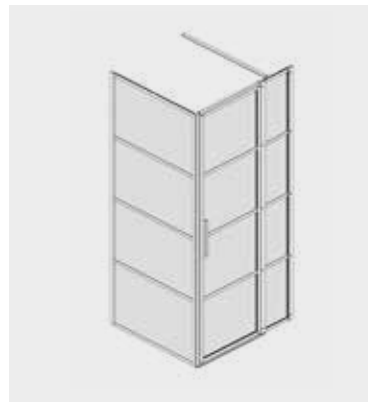

## CONFIGURATION OPTIONS

**Single Panel:**  
900, 1000, 1200, 1400

**Walkthrough:**  
900, 1000, 1200, 1400

**Door alcove:**  
800, 900

**Door + Side Panel:**  
800, 900  
**Panel:**  
800, 900

**Door + inline & side panel:**  
1200, 1400  
**Panel:**  
800, 900

**Door & inline alcove:**  
1200, 1400

### Pivot Door for Alcove

Size / type	Code	Retail Price Exc. VAT	Retail Price Inc. VAT*
Left 800mm	AH24SC01-80 LEFT	£730.07	£876.08
Right 800mm	AH24SC01-80 RIGHT	£730.07	£876.08
Left 900mm	AH24SC01-90 LEFT	£761.92	£914.31
Right 900mm	AH24SC01-90 RIGHT	£761.92	£914.31

### Pivot Door with Inline Panel

Left 1200mm	AH24SC01-120 LEFT	£902.34	£1,082.80
Right 1200mm	AH24SC01-120 RIGHT	£902.34	£1,082.80
Left 1400mm	AH24SC01-140 LEFT	£948.47	£1,138.17
Right 1400mm	AH24SC01-140 RIGHT	£948.47	£1,138.17