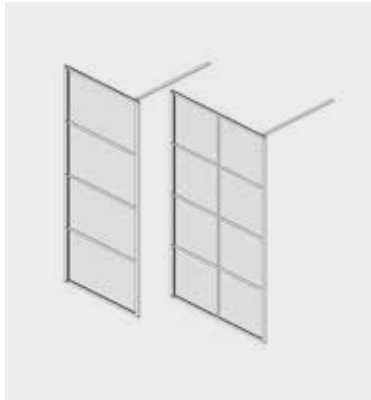

CONFIGURATION OPTIONS

Single Panel:
900, 1000, 1200, 1400